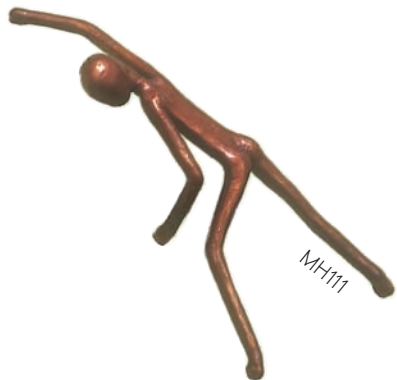

sōka is pleased to introduce a collection of original and distinctive hardware for interior and exterior space and furnishings. This hardware by American designer Cari Jaye Sokoloff truly merges art with functionality. Her sculptural creations are implemented with meticulous workmanship using the lost wax method of bronze casting. Designed for residential and commercial use, this unique line of pulls and knobs is available in a variety of finishes and sizes or can be custom ordered.

For inquiries and information, call 415.292.7656 or toll free 888.828.7656.