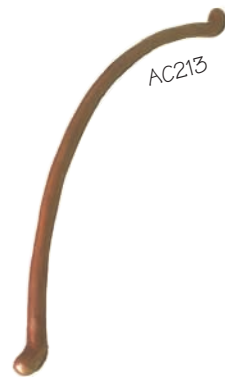

sōka is pleased to introduce a collection of original and distinctive hardware for interior and exterior space and furnishings. This hardware by American designer Cari Jaye Sokoloff truly merges art with functionality. Her sculptural creations are implemented with meticulous workmanship using the lost wax method of bronze casting. Designed for residential and commercial use, this unique line of pulls and knobs is available in a variety of finishes and sizes or can be custom ordered.

For inquiries and information, call 415.292.7656 or toll free 888.828.7656.